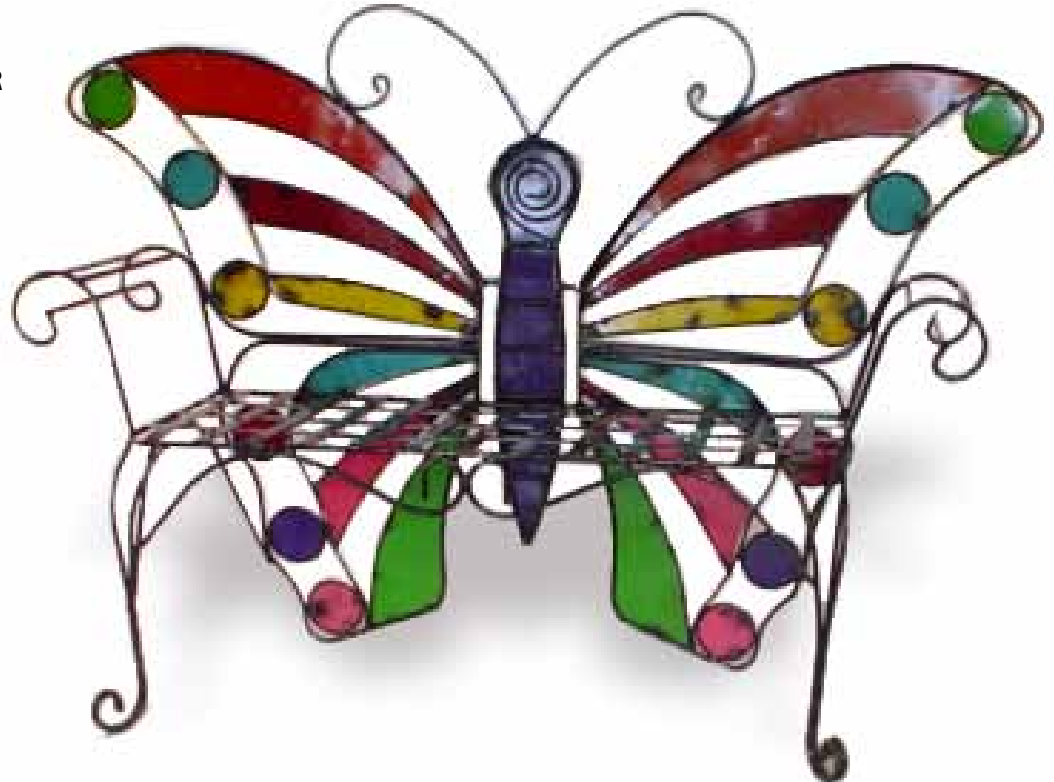

ANT ON BIKE
46H x 33L x 16W AN60-10

ANT WITH FLOWER
28H x 11L x 10W AN20-11

CAT FISH
Small - 11H x 33L x 11W AN25-10
Medium - 22H x 59L x 24W AN100-11
Large - 37H x 96L x 36W AN240-12

CAN WIENER DOG
9H x 9L x 6W AN18-35

**BLACK EYED SUSAN
SCULPTURE**

Small - 46H x 36L x 36 W FL100-43
Medium - 50H x 44L x 44W FL125-44
Large - 56H x 52L x 52W FL150-45

LADY BUG
8H x 19L x 14W AN25-34

BUTTERFLY BENCH
41H x 62L x 21W BE180-44

RIBBON FLOWER
Also available in rust
61H x 37L x 5W FL50-45

TURKEY

Small - 26H x 23L x 17W AN45-18
Large - 37H x 20L x 28W AN95-19

**MR & MRS FLAMINGO TOURIST
PAIR**

29H x 8L x 8W AN70-36

FLOWER SUN
36" ROUND SU45-36