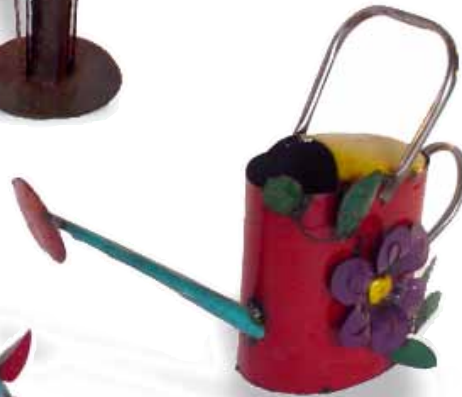

WELCOME STAND

48H x 32L x 15W DE45-20

COUNTRY ROOSTER

Small - 23H x 20L x 5W AN30-20
Medium - 28H x 21L x 7W AN40-21
Large - 38H x 22L x 9W AN50-22

CAT TAIL ARRANGEMENT

Small - 30H X 10L X 10W FL40-25
Medium - 44H x 12L x 12W FL65-26
Large - 69H X 14L X 14W FL90-27

HANGING BIRD HOUSE

Small - 8H x 11L x 7W DE-20-19
Large - 12H x 12L x 8W DE-30-20

LEAF TRELLIS

Large - 74H x 36W TI50-36
Small - 50H x 20W TI25-34

SUNFLOWER ARRANGEMENT

17H x 12L x 12W
FL-30-24

BUTTERFLY - FANCY WALL

21H x 29L x 4W WD35-09

WATERING CAN

Small - 11H x 19L x 6W DE20-20
Medium - 15H x 22L x 8W DE25-21
Large - 18H x 30L x 9W DE30-22

FOLDING TOPIARY

Small - 40H X 17L X 17W T025-30
Medium - 57H x 19 x 19 T035-31
Large - 74H X 21 L 21W T045-32